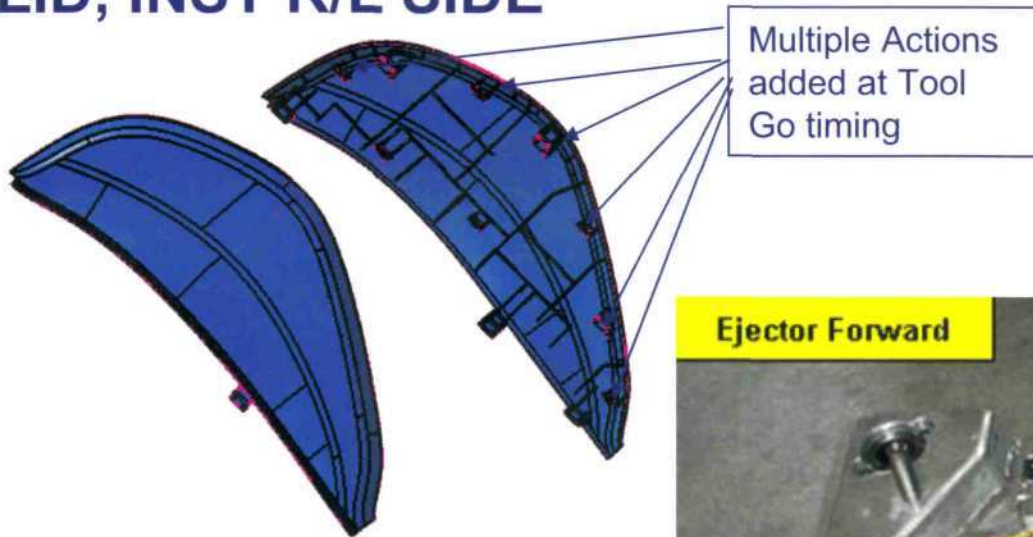

77210/15 SWAA (WQ Model) LID, INST R/L SIDE

Toolmaker

Unique

Part Characteristics

- Polypropylene Part
- IP Side Covers
- Leather Texture
- Has Action (Lifters)
 - 6 lifters to 14 at Tool Go